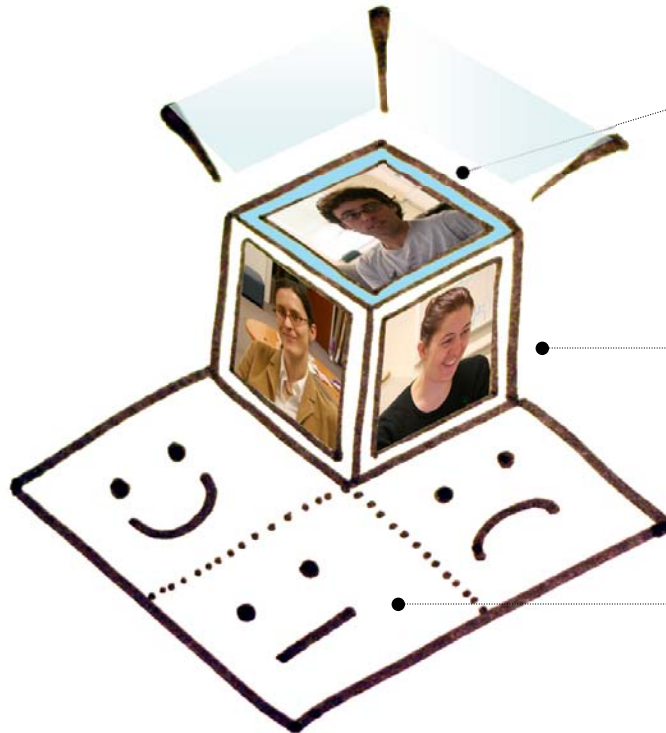

# Emotional Lightcube

*TUI Final Project Proposal, by Eun Kyoung Choe & Matt Chew Spence*

*An interactive photocube with ambient display that shows the current moods of friends and loved ones. The ambient display can show either the mood of a single person or a combined view showing the mood of all the people on the cube.*

## ***output***

Cube is ambient display that glows a given color based on the mood of the person on top of the cube

## ***YOUR emotion***

Rotate the cube to display mood of a particular person; one side of cube displays an aggregate view of the combined moods of everybody

## ***MY emotion***

Move the cube over emoticon on mood pad to notify contacts of your current mood