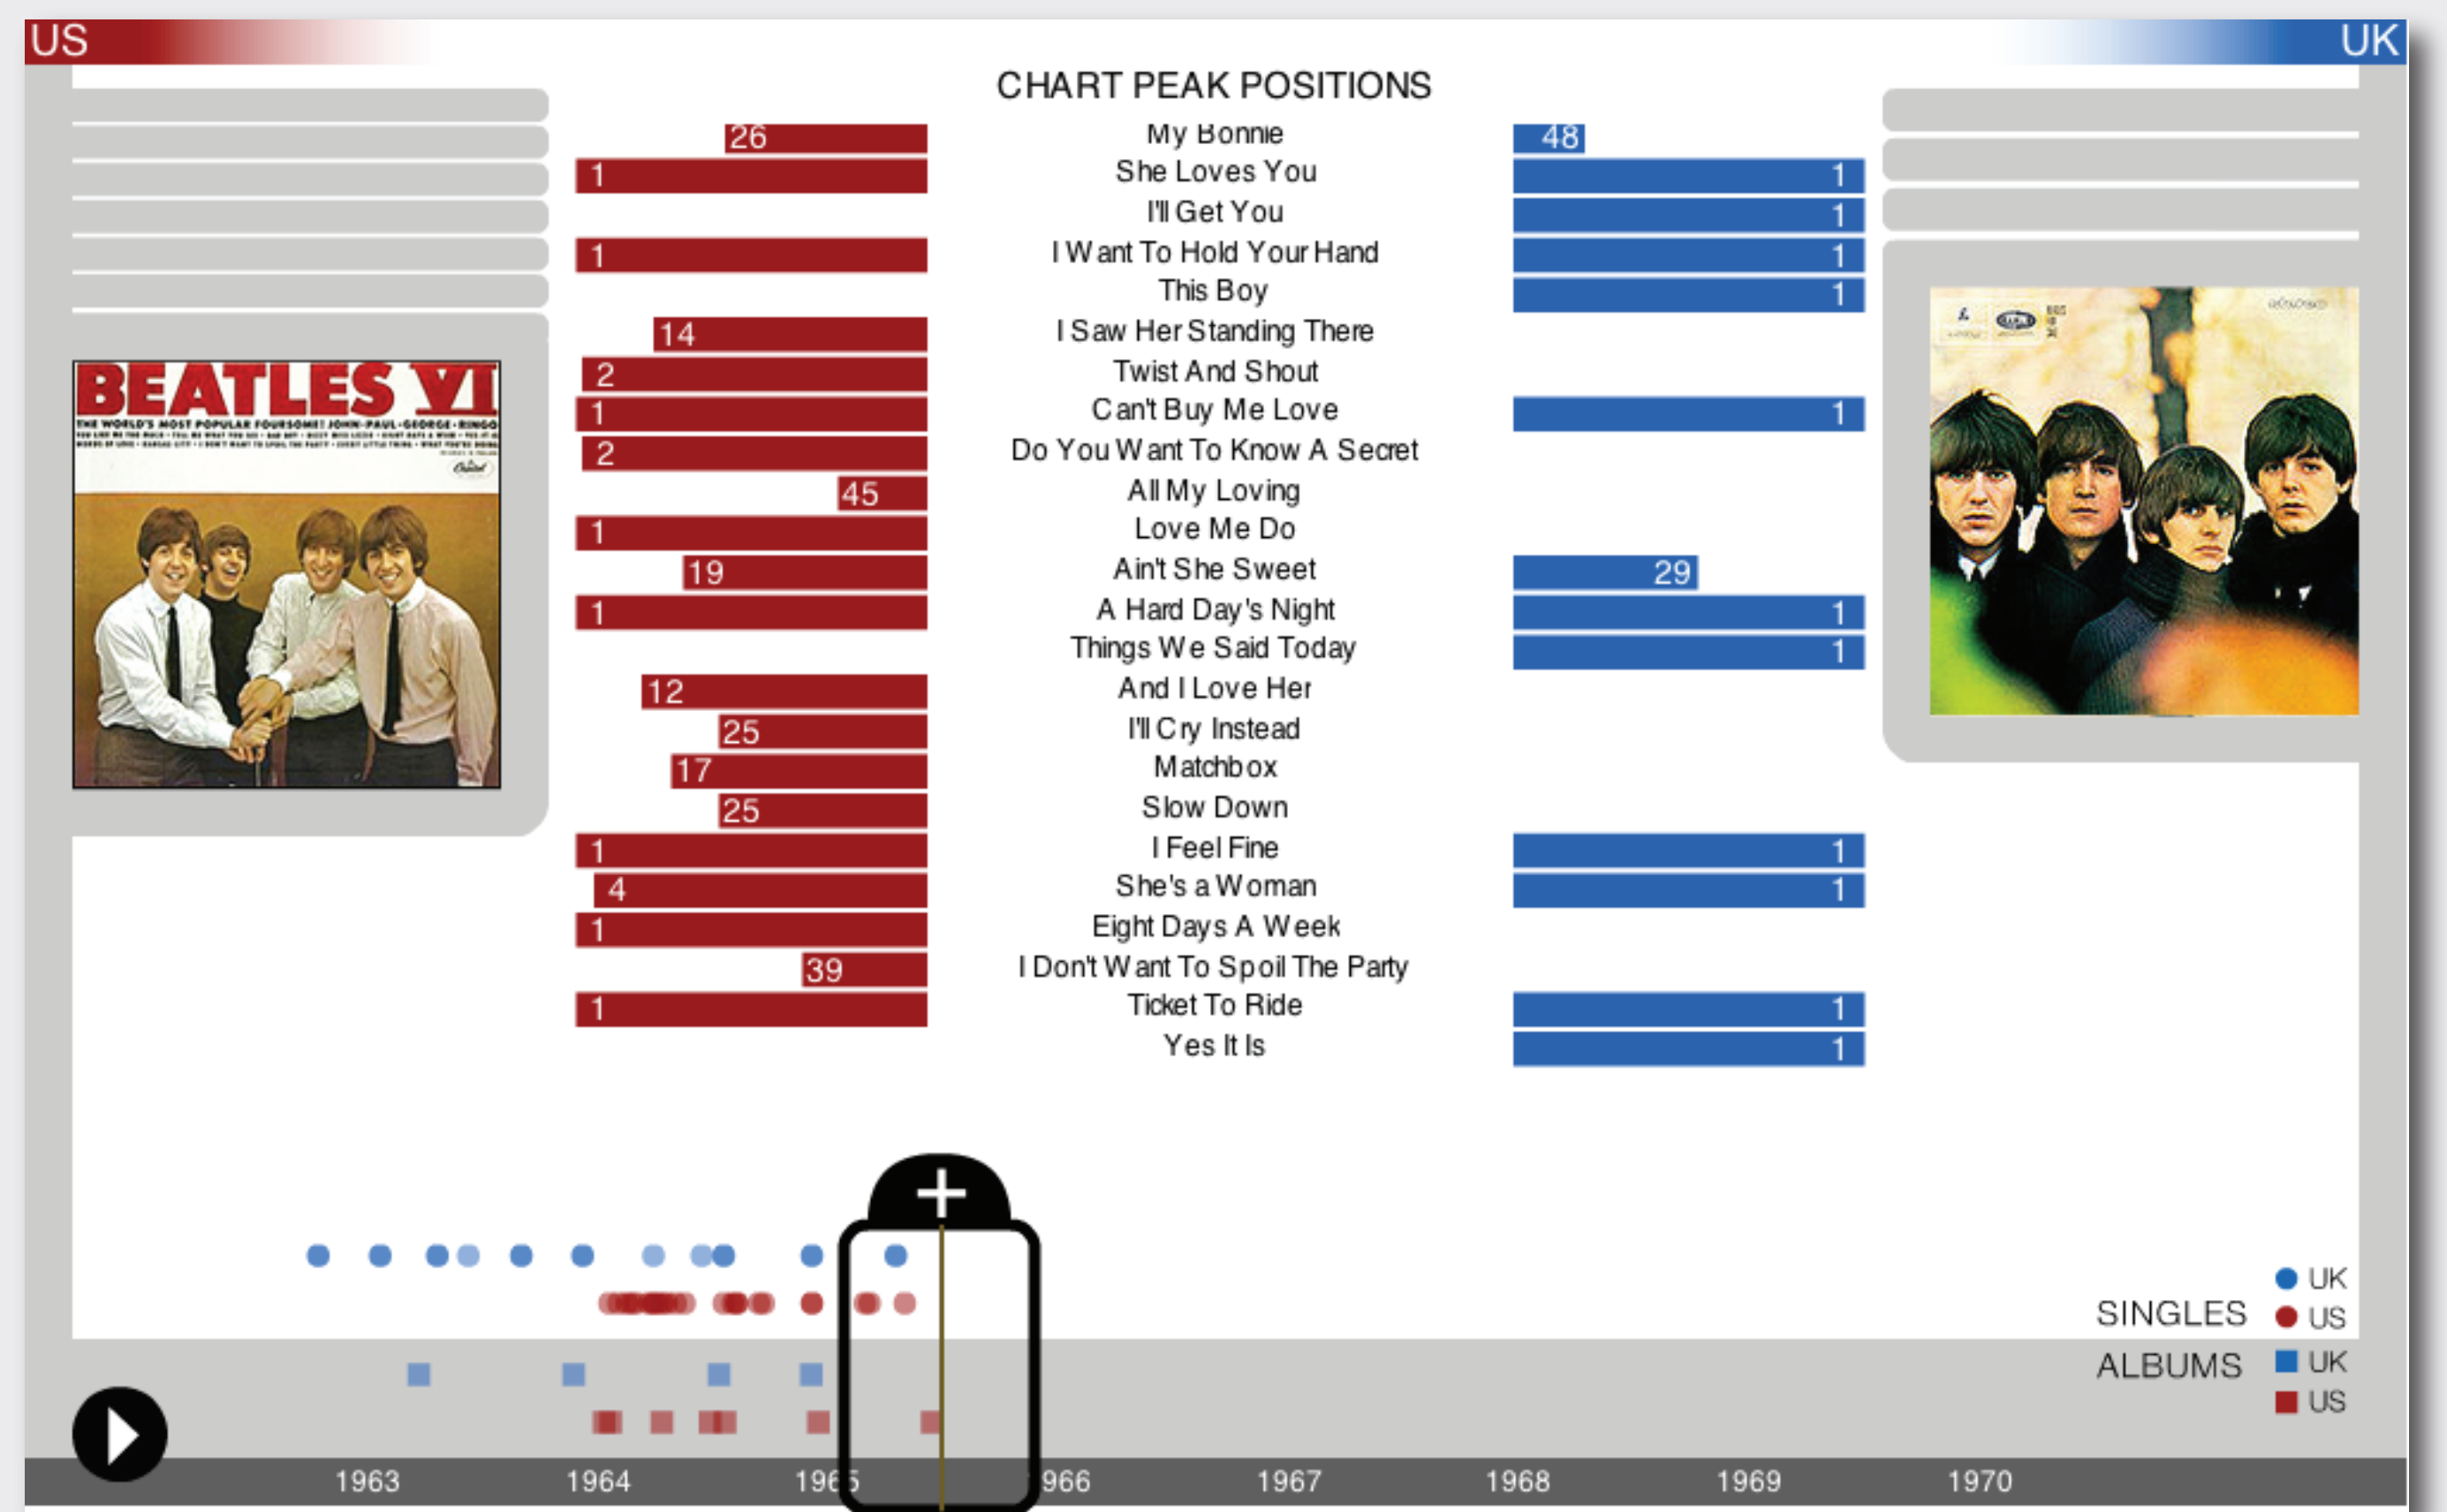

THE BRITISH INVASION

Visualizing record chart data for the **Beatles** in the **US** and the **UK** over time

Design Iterations

Final Version

Alex Smolen
Michael Porath