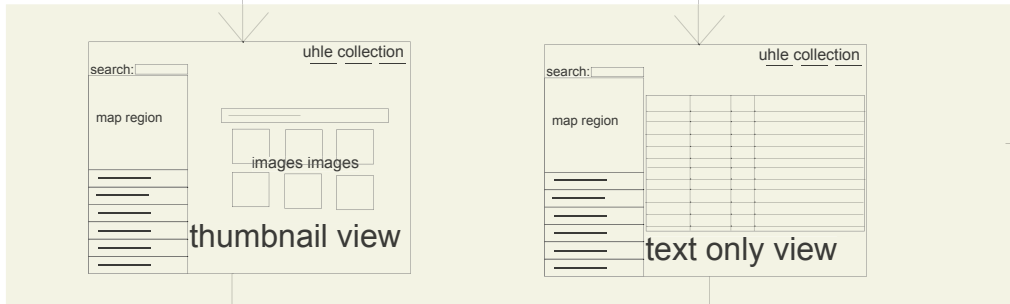

# interaction diagram

main screen

search, browse or map

note: only interaction item is shown at this level

search results

artifact detail

new search

refine search